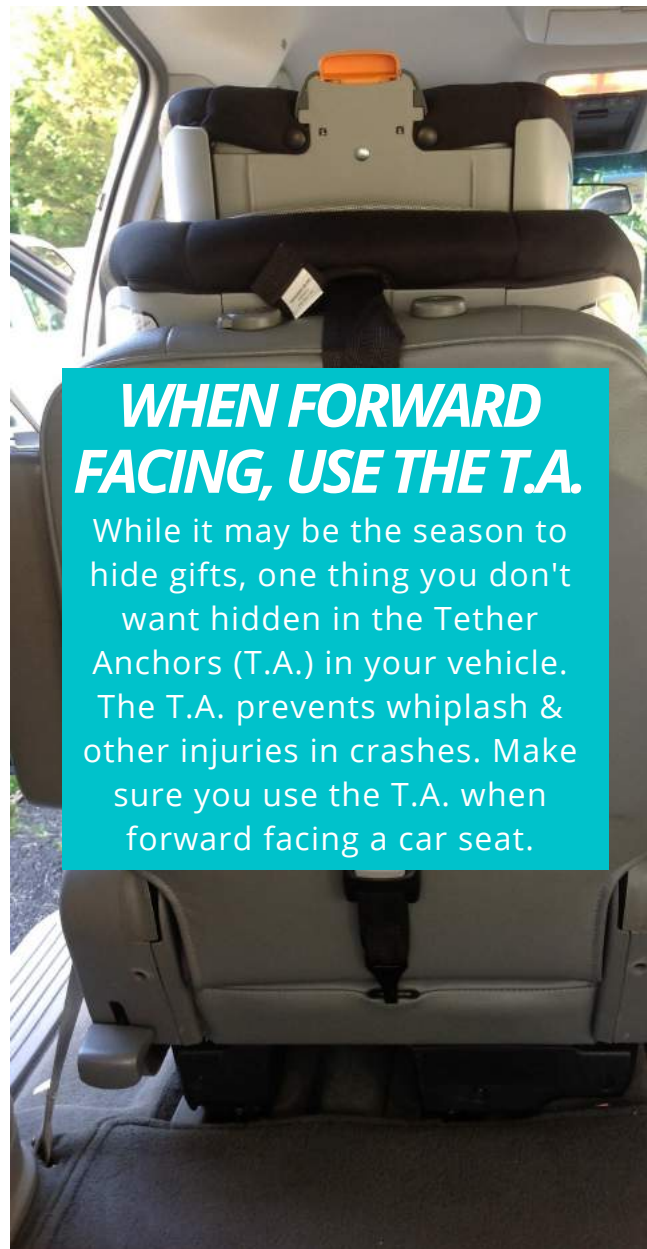

CAR SEAT CHRONICLES

CAR SEAT SAFETY. WINTER EDITION 2022

CHILD PASSENGER SAFETY SURVEY

LCHD's CIP program is working to determine parent/guardian knowledge of child car seats and car seat safety!

If you have a child (or children) **under the age of 14** please take 2 minutes to complete the above survey!

Have Questions?

We have trained car seat technicians who can help install your seat securely and answer any car seat questions you have.

Need a car seat? LCHD has free car seats available for eligible families.
Call (740) 349-6535

WHEN FORWARD FACING, USE THE T.A.

While it may be the season to hide gifts, one thing you don't want hidden in the Tether Anchors (T.A.) in your vehicle. The T.A. prevents whiplash & other injuries in crashes. Make sure you use the T.A. when forward facing a car seat.